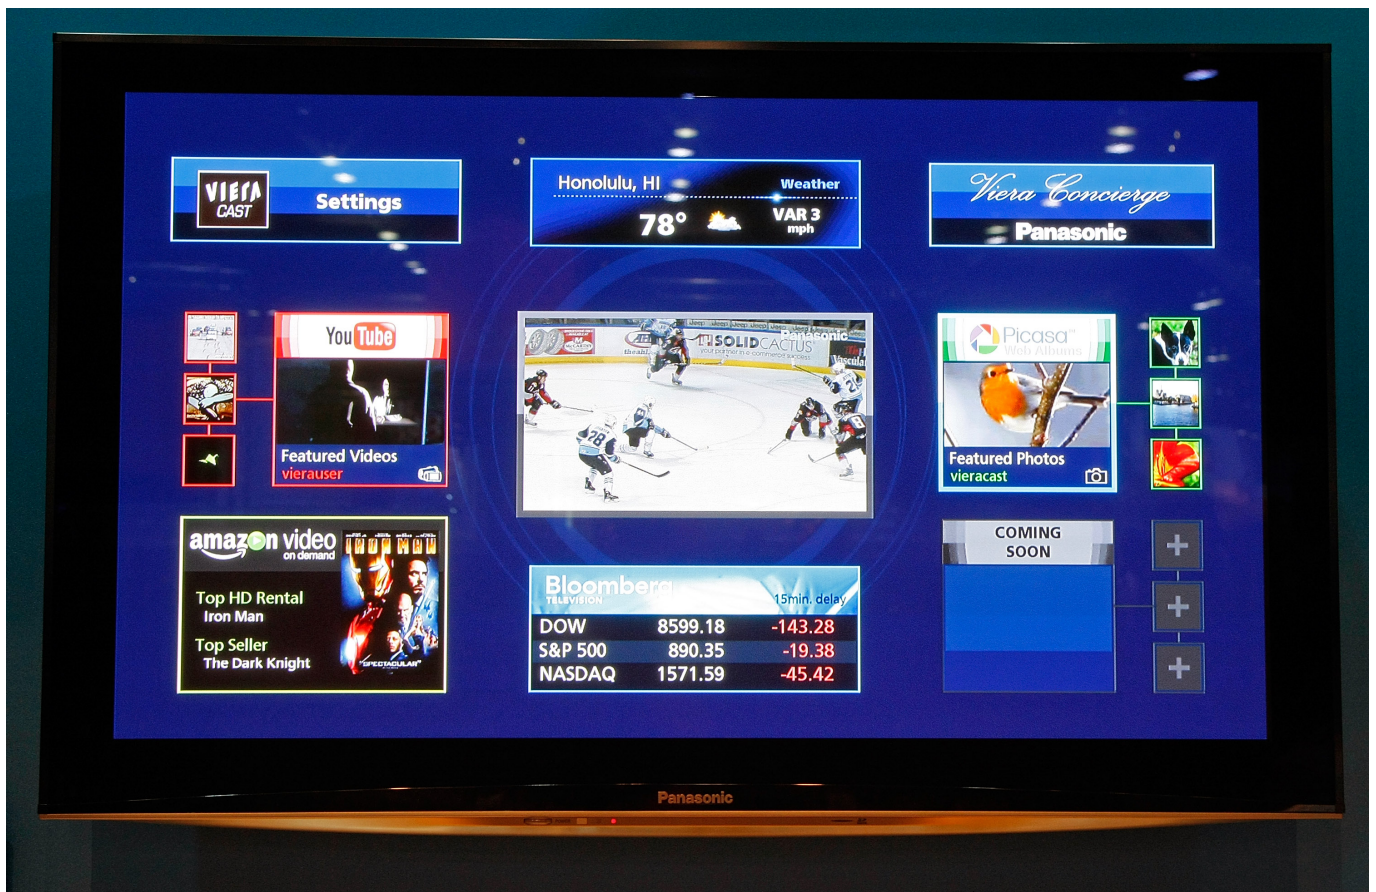

# DOWNLOAD

[How To Add Netflix Channel On Wii](#)

[How To Add Netflix Channel On Wii](#)

---

**DOWNLOAD**

---

Netflix is available through a growing number of pay TV providers Ask yours for Netflix if you don't see it here.. Once you've selected the Netflix app, you'll get a brief description of it Click the 'Free 0 Wii Points' button to start downloading the app for yourself.

1. [netflix channel](#)
2. [netflix channel on dish](#)
3. [netflix channels list](#)

RiiConnect24 allows you to use discontinued services from WiiConnect24, which include the News, Forecast, Everybody Votes, Nintendo and Check Mii Out Channel, along with Wii Mail.. Follow this tutorial if you'd like to install RiiConnect24 on the Dolphin emulator.. EASY AS CHANGING CHANNELS Now you can switch from live TV to Netflix right from your set-top box.

This guide is for the original Wii only Follow this tutorial if you'd like to install RiiConnect24 on a vWii (the Wii mode of your Wii U).. Click the Netflix channel that now appears on your Wii home screen A message appears with an activation code that tells you to open a Web browser on a computer that's connected to the same Wi-Fi network as your Nintendo Wii.. If you need help for anything regarding this tutorial, please join the RiiConnect24 Discord server (recommended) or e-mail us at [email protected].. You can just click on the Netflix icon here or you can click Start Shopping and you'll find the Netflix app under the Wii Channels section. [Gratis Game Basara 3 Pc Single Link](#)